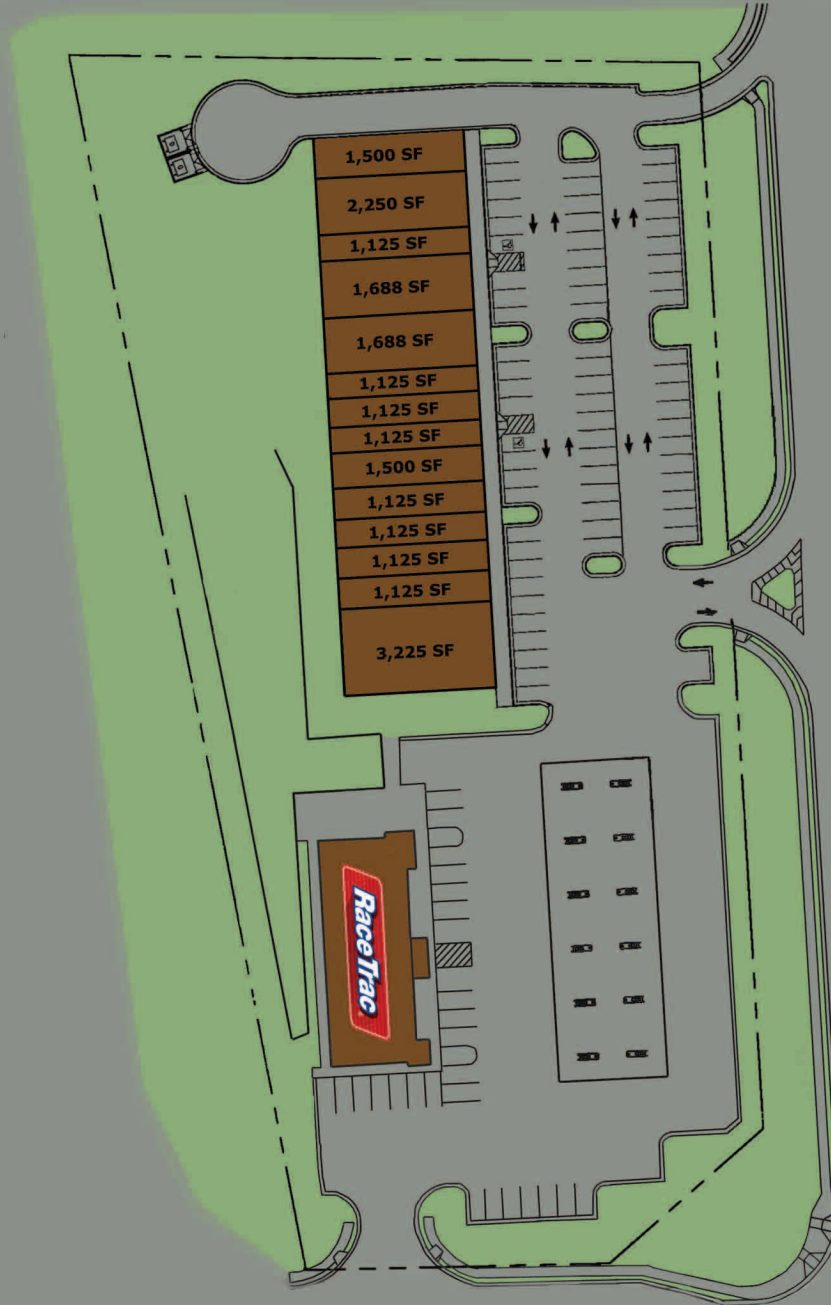

# GRAYSON PAVILION

GRAYSON HIGHWAY - STATE ROUTE 20

WEB GIN HOUSE ROAD

TRAFFIC LIGHT

No warranty or representation, expressed or implied, is made by the Owner, New South Properties, or any of its respective affiliates, as to the accuracy or completeness of the information contained herein. All information is subject to change without notice.